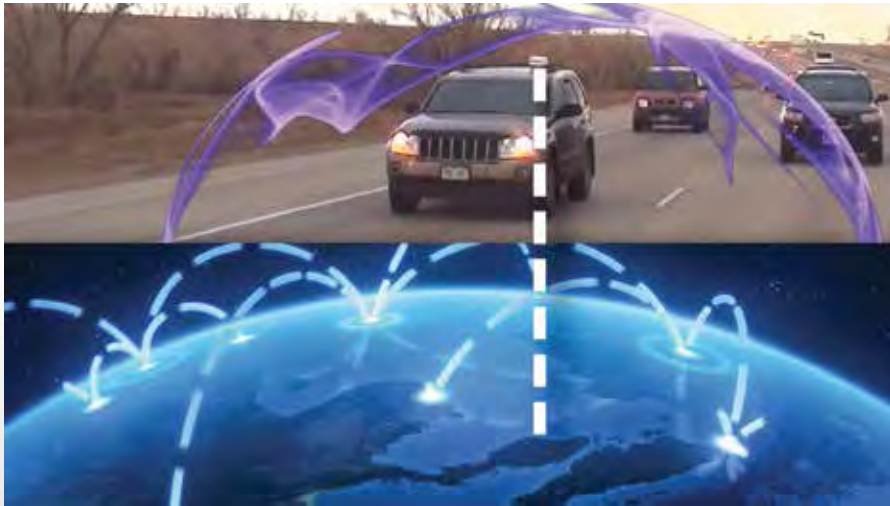

SATCOM on The Move (SAT-ON-MOVE)

Auto-acquire mobile BGAN satellite and cellular voice/data Internet service.
Seamlessly interchangeable from moving convoy to stationary basecamp location.